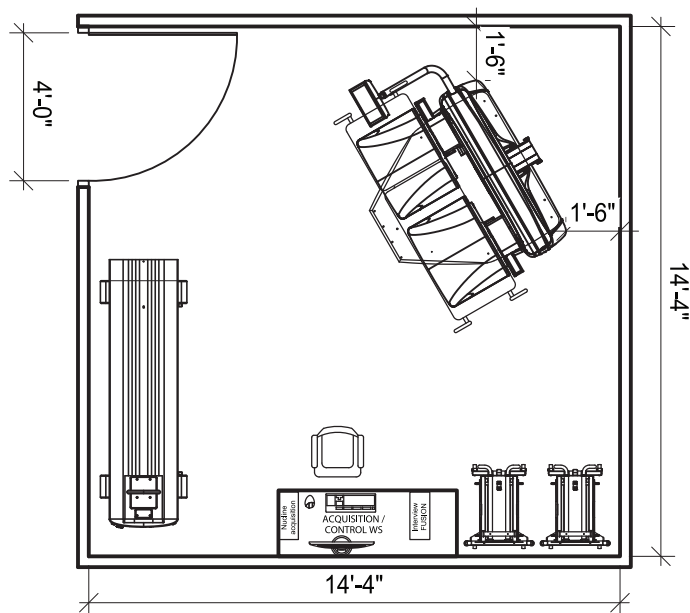

Mediso AnyScan® S vs. Competitor: Check Our Comparison

	Mediso AnyScan® S	Competitor A
Capability to fit in a 15" X 10.5" space	YES	NO
Capability to fit in a space with 7" ceilings	YES	NO
Caudal Tilt	YES	YES
Costly service encryption keys	NO	YES
Dual-Head SPECT camera	YES	YES
Flex Option	YES	YES
Table has the ability to detach completely	YES	NO
Table weight can hold up to 500 pounds of patient weight	YES	YES
Total Body Localizer	YES	NO

Mediso AnyScan® S