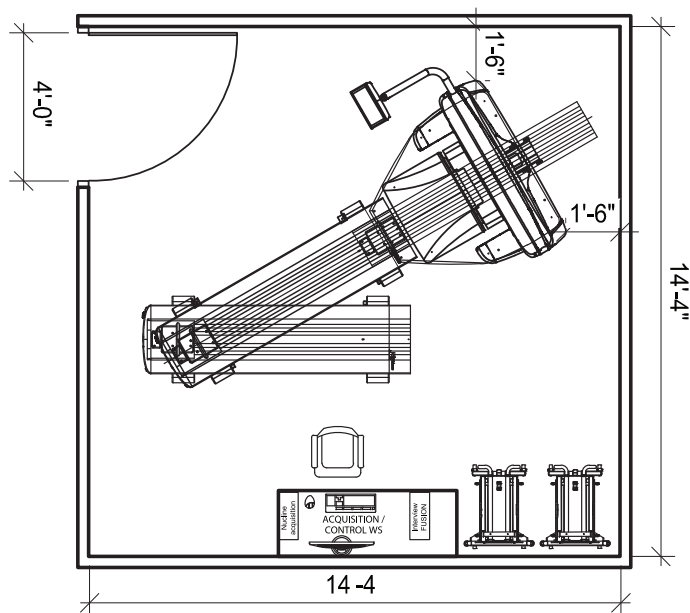

Mediso AnyScan® S

Molecular Imaging Systems and Service. Guaranteed to meet your needs.

Absolutely. Guaranteed.